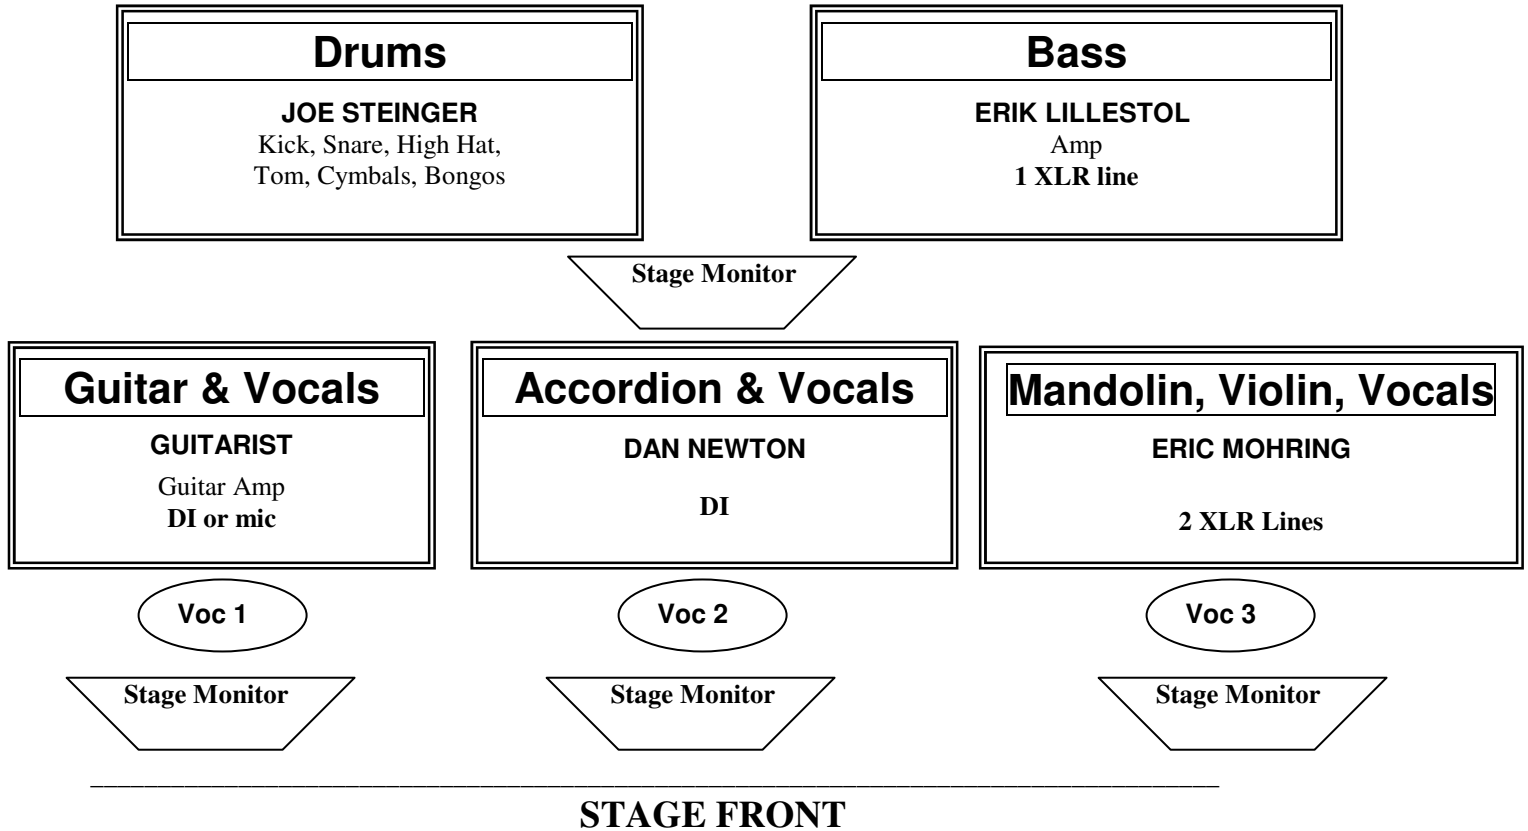

Dan Newton's
Café Accordion Orchestra

P.O. Box 50622 • Minneapolis, MN 55405 • (651) 488-1174

Café Accordion - Stage Plot

LIST OF GEAR NEEDED:

- ◆ 3 vocal mics on boom stands
- ◆ **Accordion: DI or line for amp**
- ◆ **Guitar: DI or mic for amp**
- ◆ **Bass: 1 XLR line**
- ◆ **Mandolin/Violin: 2 XLR lines (can work with 1 if channels are limited)**
- ◆ **Drums: 2 overhead mics (additional mics for kick and snare if appropriate)**
- ◆ **2-4 Stage Monitors**
- ◆ **Additional: 1 armless stool (for accordion player)**